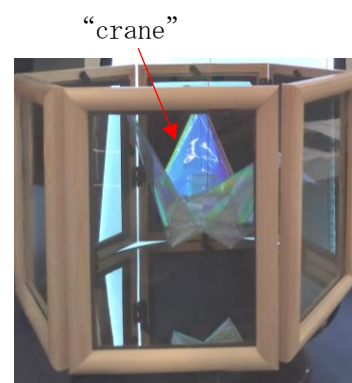

■ Science Photonics Fair 2021 (11th IR Fair) of Light and Laser

This time, from November 17th (Wednesday) to 19th (Friday), We are pleased to present the exhibition report of the "Science Photonics Fair 2021" held at Tokyo Metropolitan Industrial and Trade Center (Hamamatsuchokan).

■ Strain tester

This is the 4th exhibition that Luceo has exhibited.

We exhibited a polariscope, a polarizing plate, and a wave plate in one frame of the IR fair booth, and many people visited us. Thank you again.

With the fully automatic strain tester LSM-9100WNIR, we were able to receive inquiries and sample measurement requests from visitors by demonstrating the measurement of colored resin smartphone covers and silicon wafers. We received the highest award (2021) of the Itabashi Product Technology Award with the LSM-9100WNIR and were published an article in Nikkan Kogyo Shimbun(News Paper). Thanks to them, many customers asked inquiries to us.

■ Polarizing plate / wave plate

The "crane" which is familiar at the Luceo booth, attracted attention and attracted many customers.

This crane is made of origami with wavelength film, and by rotating the polarizing plate, you can enjoy understanding the functions of the polarizing plate and the wavelength plate. We also received interesting inquiries about the " SUPER BROADBAND RETAX (ultra-wideband wave plate)" that has been receiving particular attention recently.