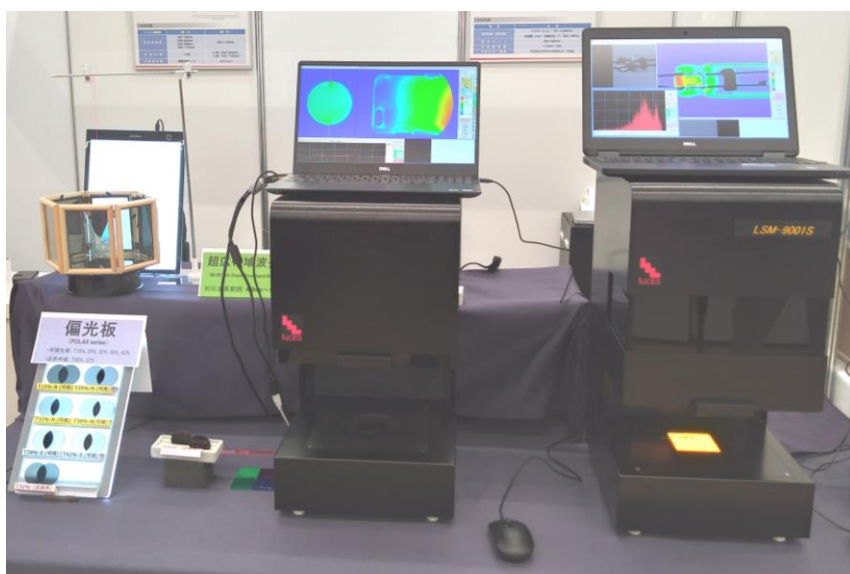

■ Science Photonics Fair 2021 (11th IR Fair) of Light and Laser

This time, from November 17th (Wednesday) to 19th (Friday), We are pleased to present the exhibition report of the "Science Photonics Fair 2021" held at Tokyo Metropolitan Industrial and Trade Center (Hamamatsuchokan).

■ Strain tester

This is the 4th exhibition that Luceo has exhibited.

We exhibited a polariscope, a polarizing plate, and a wave plate in one frame of the IR fair booth, and many people visited us. Thank you again.

With the fully automatic strain tester LSM-9100WNIR, we were able to receive inquiries and sample measurement requests from visitors by demonstrating the measurement of colored resin smartphone covers and silicon wafers. We received the highest award (2021) of the Itabashi Product Technology Award with the LSM-9100WNIR and were published an article in Nikkan Kogyo Shimbun(News Paper). Thanks to them, many customers asked inquiries to us.

■ Polarizing plate / wave plate

The "crane" which is familiar at the Luceo booth, attracted attention and attracted many customers.

This crane is made of origami with wavelength film, and by rotating the polarizing plate, you can enjoy understanding the functions of the polarizing plate and the wavelength plate. We also received interesting inquiries about the " SUPER BROADBAND RETAX (ultra-wideband wave plate)" that has been receiving particular attention recently.